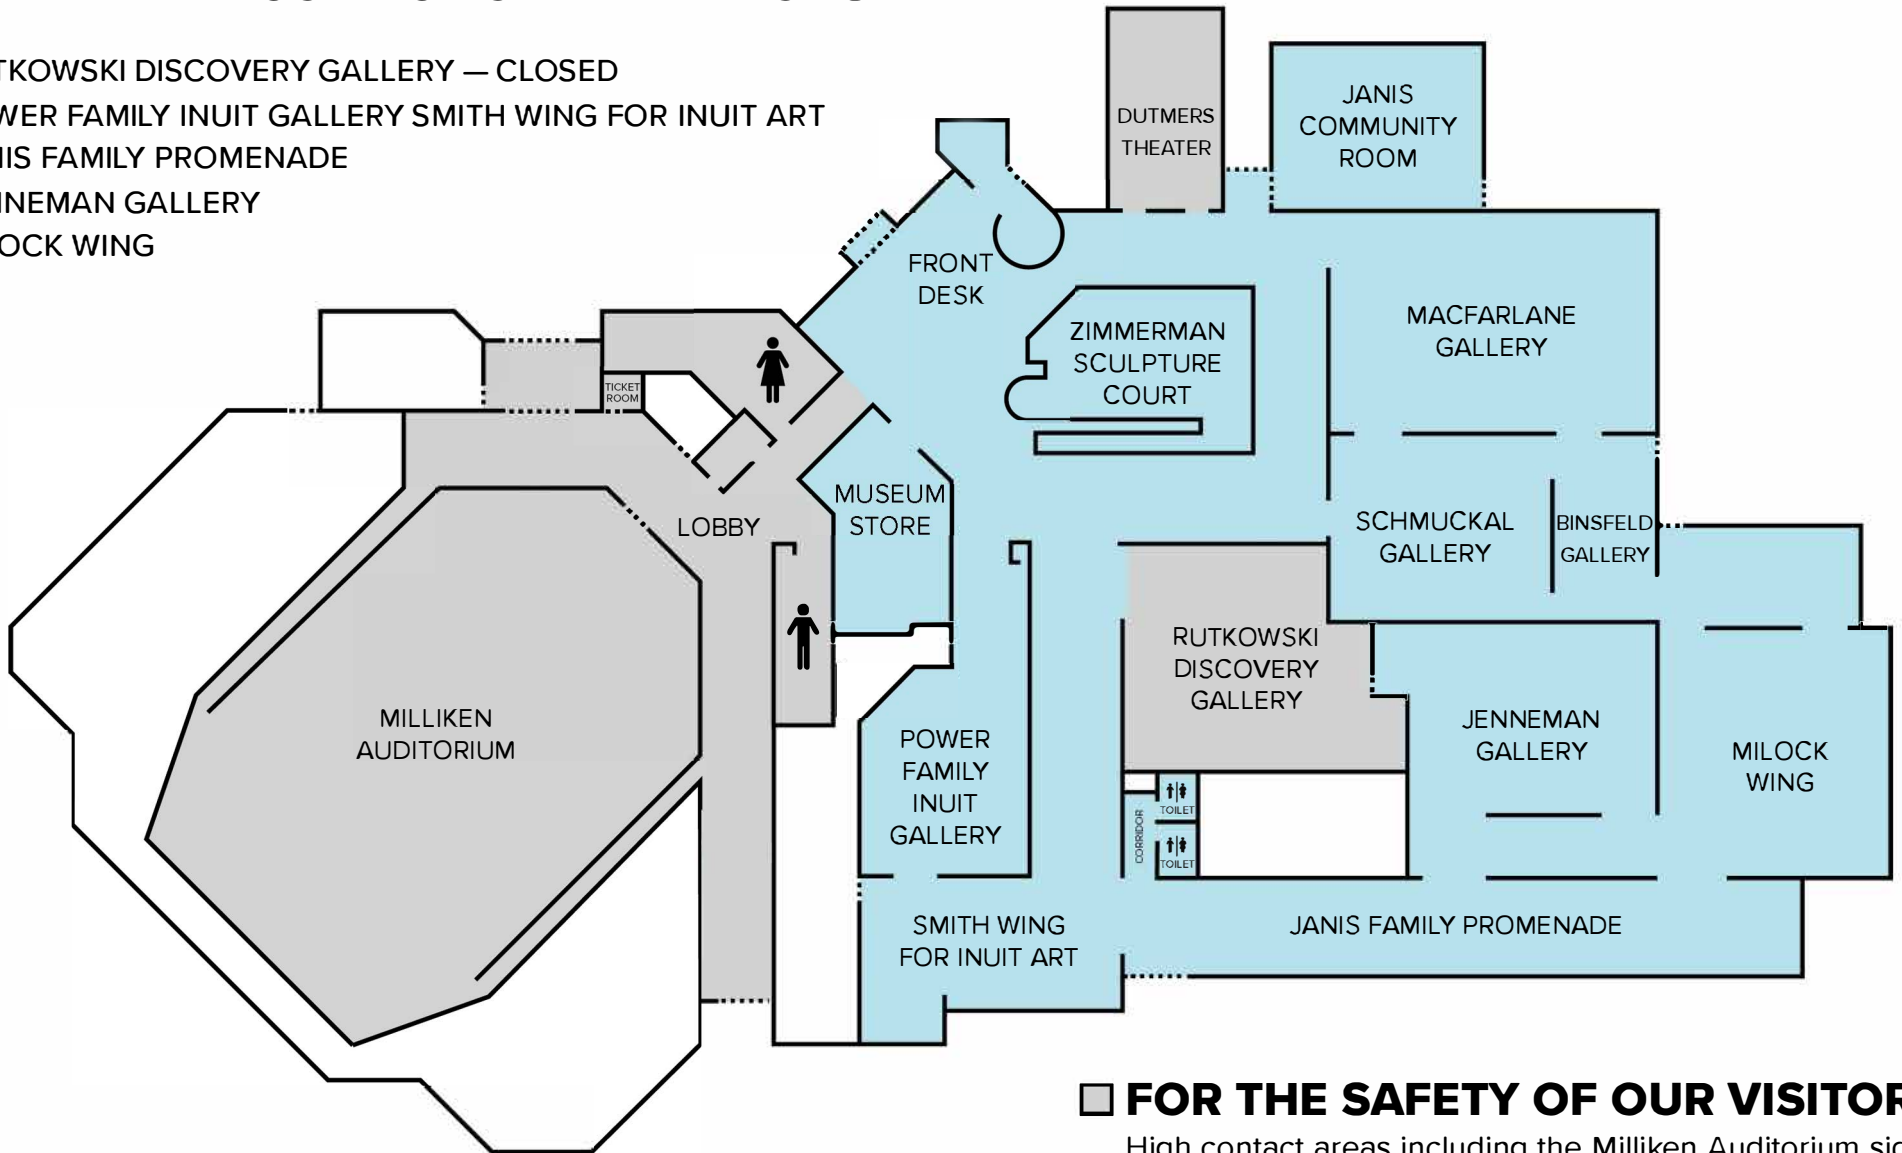

## PERMANENT COLLECTION EXHIBITIONS

RUTKOWSKI DISCOVERY GALLERY — CLOSED

POWER FAMILY INUIT GALLERY SMITH WING FOR INUIT ART

JANIS FAMILY PROMENADE

JENNEMAN GALLERY

MILOCK WING

### ■ FOR THE SAFETY OF OUR VISITORS:

High contact areas including the Milliken Auditorium side, the Discovery Gallery, and Dutmers Theater are closed.