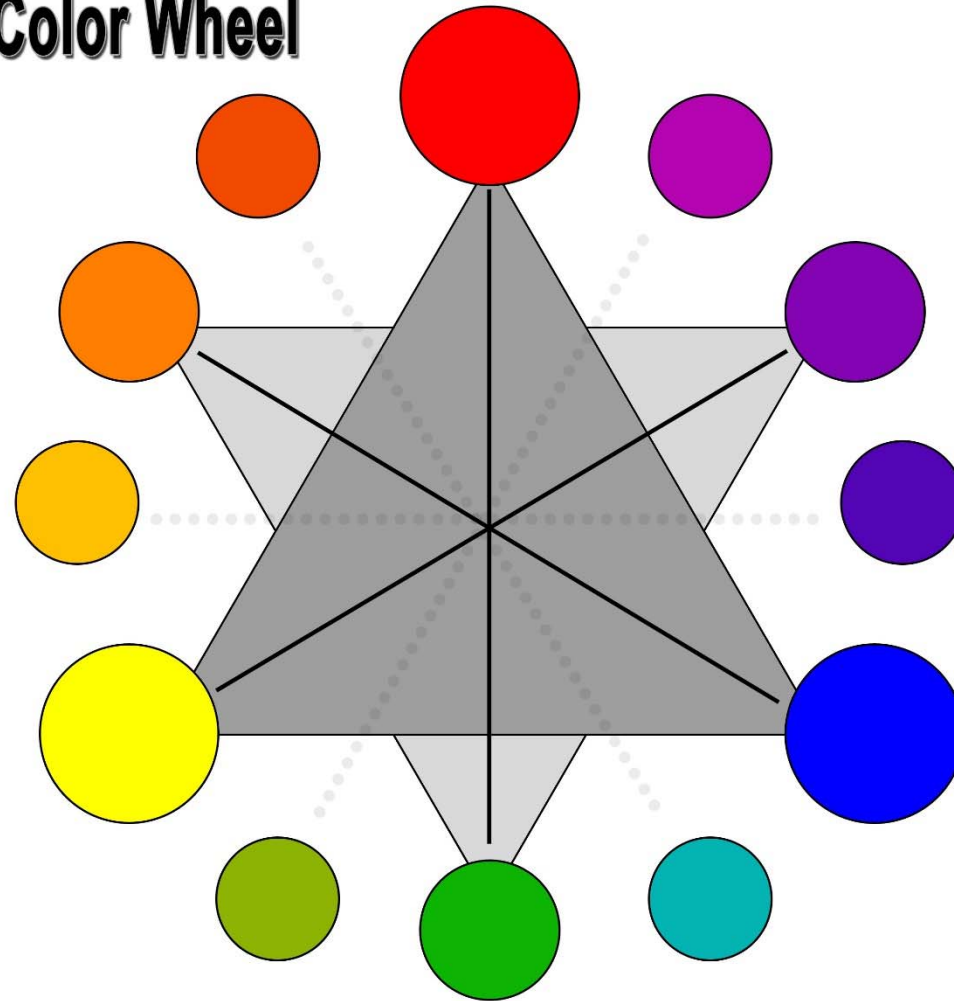

Color Wheel

Videos:

The Color Wheel <https://www.youtube.com/watch?v=eGrGkjtSLsk>

Mix the Colors Song <https://www.youtube.com/watch?v=lwfZvRuE7s8>

Shapes Song <https://www.youtube.com/watch?v=WTegUejf3D0>

The Color Wheel

Organic and Geometric

Organic shapes are natural shapes which can be symmetrical and asymmetrical.

Geometric shapes are 'man-made' or mechanical shapes, mathematically deduced, with clear, straight, sharp edges.

geometric

geometric

geometric

geometric

organic

geometric

organic