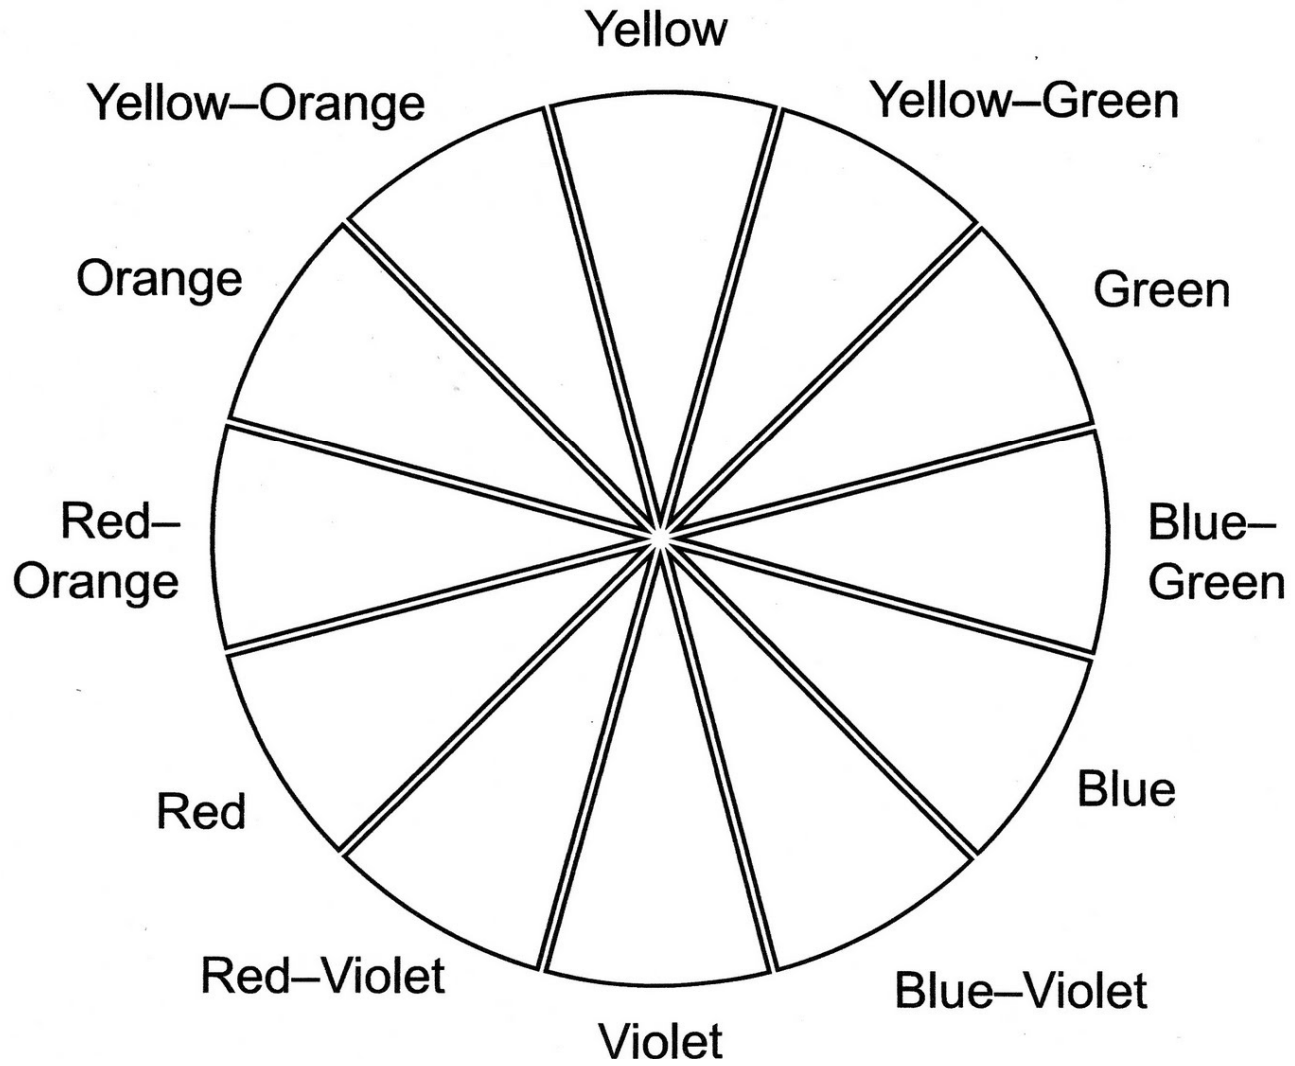

Color Wheel

Videos:

The Color Wheel <https://www.youtube.com/watch?v=eGrGkjtSLsk>

Mix the Colors Song <https://www.youtube.com/watch?v=lwfZvRuE7s8>

Shapes Song <https://www.youtube.com/watch?v=WTegUejf3D0>

The Color Wheel

Organic and Geometric

Organic shapes are natural shapes which can be symmetrical and asymmetrical.

Geometric shapes are 'man-made' or mechanical shapes, mathematically deduced, with clear, straight, sharp edges.

geometric

geometric

geometric

geometric

organic

geometric

organic